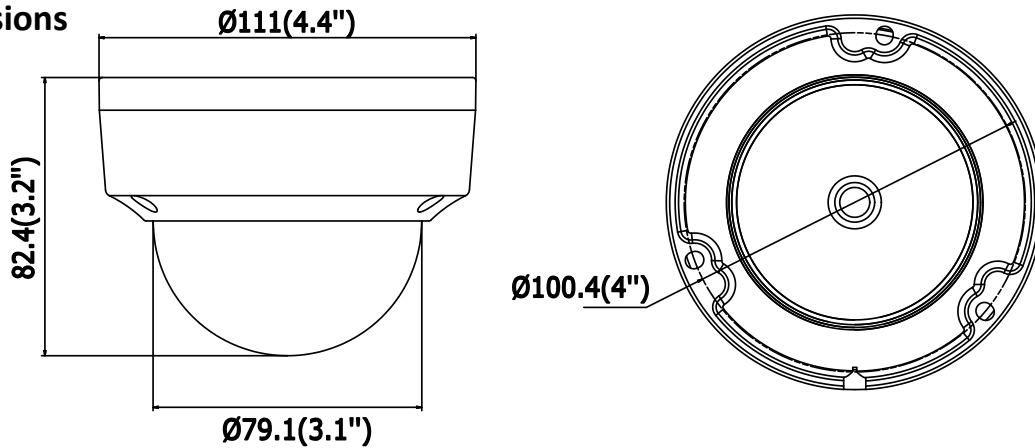

Dimensions

Unit: mm

Accessories

DS-1259ZJ

DS-1272ZJ-110

DS-1272ZJ-110B

DS-1271ZJ-110

DS-1280ZJ-DM18

DS-1276ZJ

DS-1275ZJ

DS-1250ZJ

Distributed by