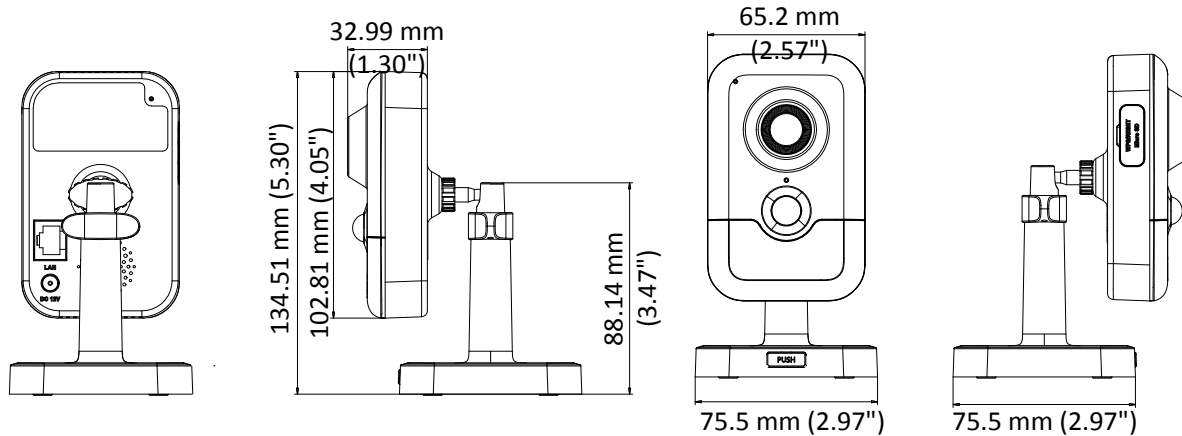

Available Model:

DS-2CD2455FWD-I, DS-2CD2455FWD-IW

Dimensions