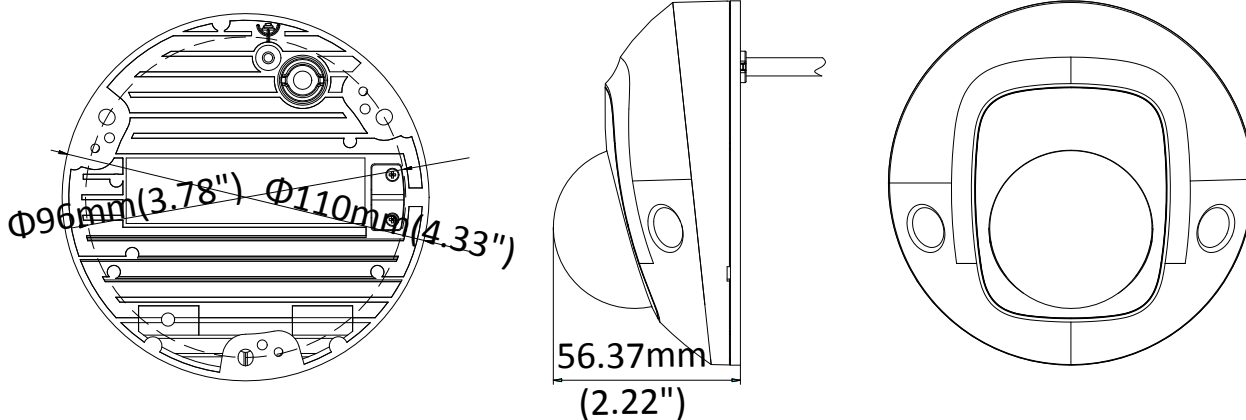

Available Models:

DS-2CD2535FWD-I, DS-2CD2535FWD-IS, DS-2CD2535FWD-IW, DS-2CD2535FWD-IWS

Dimensions

Accessories

Distributed by