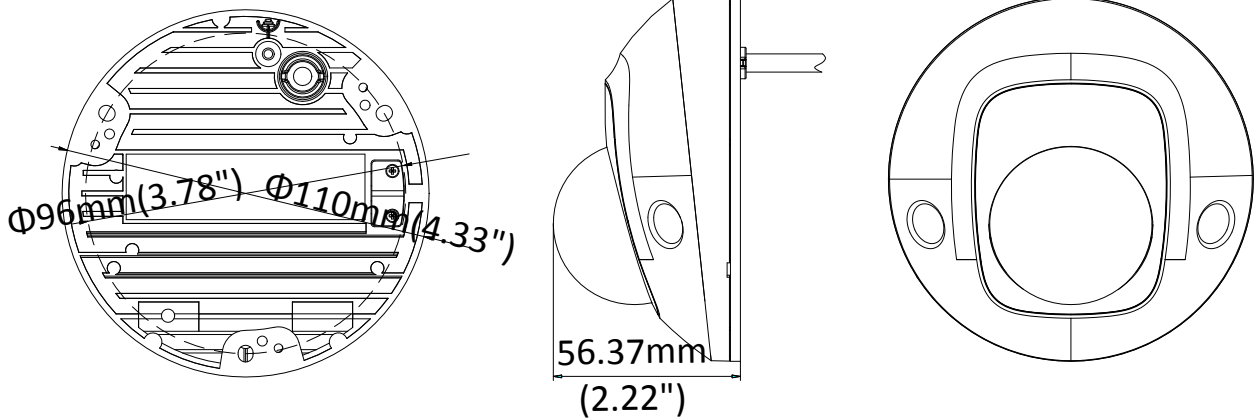

Dimensions

Accessories

Distributed by