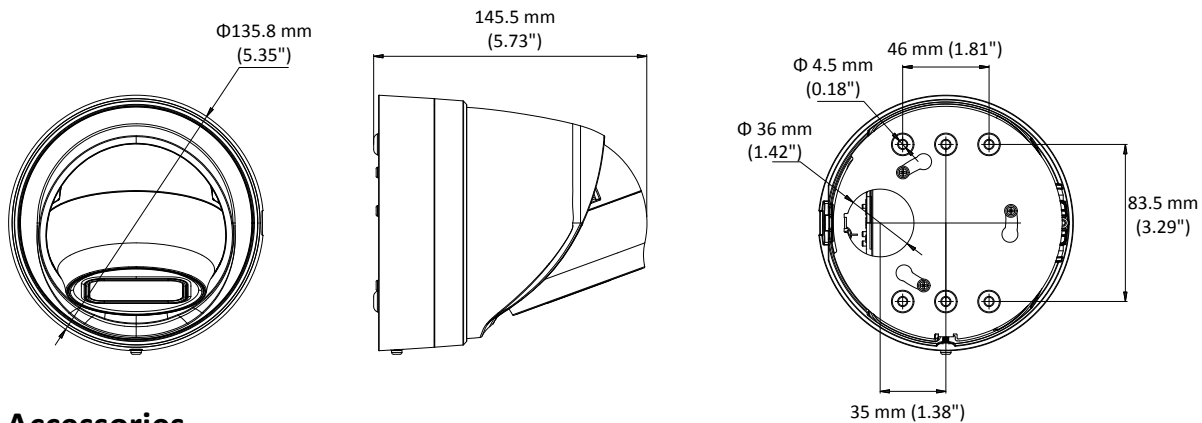

Available Model:

DS-2CD2H85FWD-IZS

Dimensions

Accessories

DS-1475ZJ-SUS
Vertical Pole Mount

DS-1476ZJ-SUS
Corner Mount

DS-1473ZJ-135B
Wall Mount
with Junction Box

Distributed by