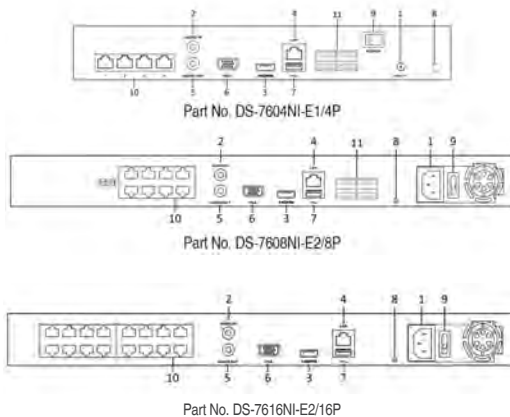

Rear Panel

1. Power Supply
2. Audio In
3. HDMI Interface
4. LAN Network Interface
5. Audio Out
6. VGA Interface
7. USB Interface
8. Ground
9. Power Switch
10. Network Interfaces with PoE Function
11. Alarm I/O

Order Models

DS-7604NI-E1/4P
 DS-7608NI-E2/8P
 DS-7616NI-E2/16P

	DS-7604NI-E1/4P	DS-7608NI-E2/8P	DS-7616NI-E2/16P
Video/Audio Input			
IP Video Input	4-ch	8-ch	16-ch
Two-Way Audio Input	1-ch, RCA (2.0 Vp-p, 1k Ω)		
Network			
Video Compression	H.264+, H.264		
Incoming Bandwidth	40 Mbps	80 Mbps	160 Mbps
Outgoing Bandwidth	80 Mbps		
Remote Connection	128		
Video/Audio Output			
Recording Resolution	6 MP/5 MP/3 MP/1080p/UXGA/720p/VGA/4CIF/DCIF/2CIF/CIF/QCIF		
Frame Rate	Main stream: 60 fps		
	Sub-stream: 60 fps		
HDMI/VGA Output	1-ch, resolution: 1920 × 1080p/1600 × 1200/1280 × 1024/1280 × 720/1024 × 768		
Audio Output	1-ch, RCA (linear, 1k Ω)		
Decoding			
Live View/Playback Resolution	6 MP/5 MP/3 MP/1080p/UXGA/720p/VGA/4CIF/DCIF/2CIF/CIF/QCIF		
Capability	4-ch @ 1080p	8-ch @ 720p, 6-ch @ 1080p	16-ch @ 4CIF, 12-ch @ 720p, 6-ch @ 1080p
Hard Disk			
SATA	1 SATA interface for 1 HDD	2 SATA interface for 2 HDDs	
Capacity	Up to 6 TB for each disk		
External Interface			
Network Interface	1 RJ-45 10/100/1000 Mbps self-adaptive Ethernet interface		
USB Interface	1 × USB 2.0 and 1 × USB 3.0		
Alarm In/Out	4 / 1		
PoE			
Interface	4 independent 100 Mbps PoE network interfaces	8 independent 100 Mbps PoE network interfaces	16 independent 100 Mbps PoE network interfaces
Maximum Power	50 W	120 W	200 W
Supported Standards	802.3af and 802.3at		
Others			
Power Supply	48 VDC, PoE+ (802.3at)	100 to 240 VAC, PoE+ (802.3at)	
Consumption (without hard disk)	≤ 10 W		≤ 15 W
Working Temperature	-10° C to +55° C (+14° F to +131° F)		
Working Humidity	10% to 90%		
Chassis	1U chassis		
Dimensions (W × D × H)	315 mm × 230 mm × 45 mm (12.4" × 9.1" × 1.8")	445 mm × 290 mm × 45 mm (17.5" × 11.4" × 1.8")	
Weight (without hard disk)	≤ 1 kg (2.2 lb)		