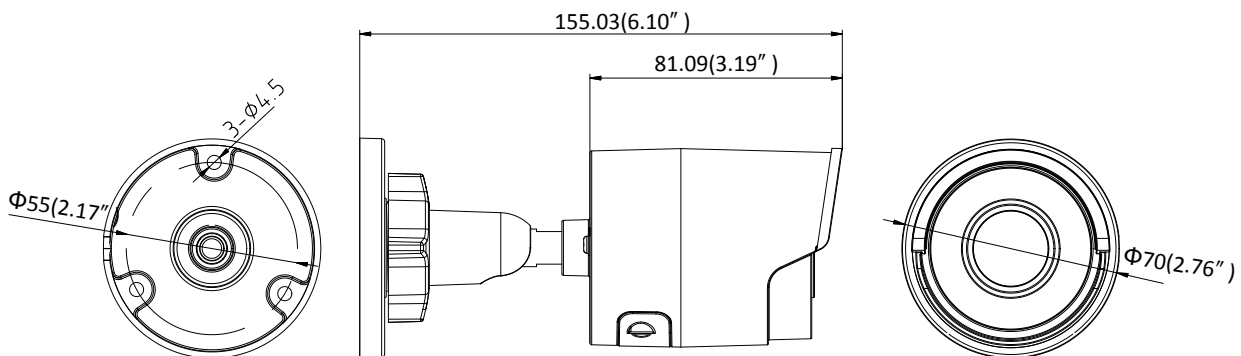

General Function	One-key Reset, Anti-Flicker, Heartbeat, Mirror, Password Protection, Privacy Mask, Watermark, IP Address Filter
<b>Smart Feature-set</b>	
Behavior Analysis	Line crossing detection, intrusion detection, unattended baggage detection, object removal detection
Line Crossing Detection	Cross a pre-defined virtual line, up to 1 pre-defined virtual lines supported
Intrusion Detection	Enter and loiter in a pre-defined virtual region, up to 1 pre-defined virtual regions supported
Object Removal Detection	Objects removed from the pre-defined region, such as the exhibits on display.
Unattended Baggage Detection	Objects left over in the pre-defined region such as the baggage, purse, dangerous materials
Face Detection	Human face appears in the image can be detected and trigger linkage method
<b>Interface</b>	
Communication Interface	1 RJ45 10M/100M self-adaptive Ethernet port
On-board Storage	Built-in microSD/SDHC/SDXC slot, up to 128 GB
<b>General</b>	
Operating Conditions	-30 °C to +60 °C (-22 °F to +140 °F), Humidity 95% or less (non-condensing)
Power Supply	12 VDC $\pm$ 25%, 6W PoE(802.3af, class 3), 7W
IR Range	Up to 30 m
Protection Level	IP67
Dimensions	Camera: $\Phi 70 \times 155.03$ mm ( $\Phi 2.76'' \times 6.1''$ ) Package: $216 \times 121 \times 118$ mm ( $8.5'' \times 4.76'' \times 4.65''$ )
Weight	Camera: 410 g (0.9 lb.)

## Dimensions