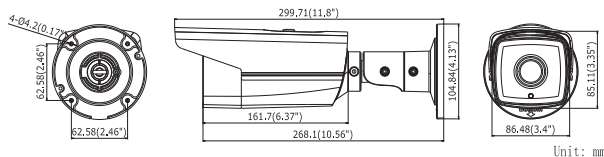

### Key Features

- 4 Megapixel Resolution
- Full HD1080p Real-Time Video
- Dual Video Streams
- 4 mm or 6 mm Lens Options
- 120 dB Wide Dynamic Range
- 3D Digital Noise Reduction
- Smart Features
- PoE (802.3af)
- IR Range 50 Meters (~165 Feet)
- EXIR High Performance LEDs
- IP67 Protection

### Dimensions