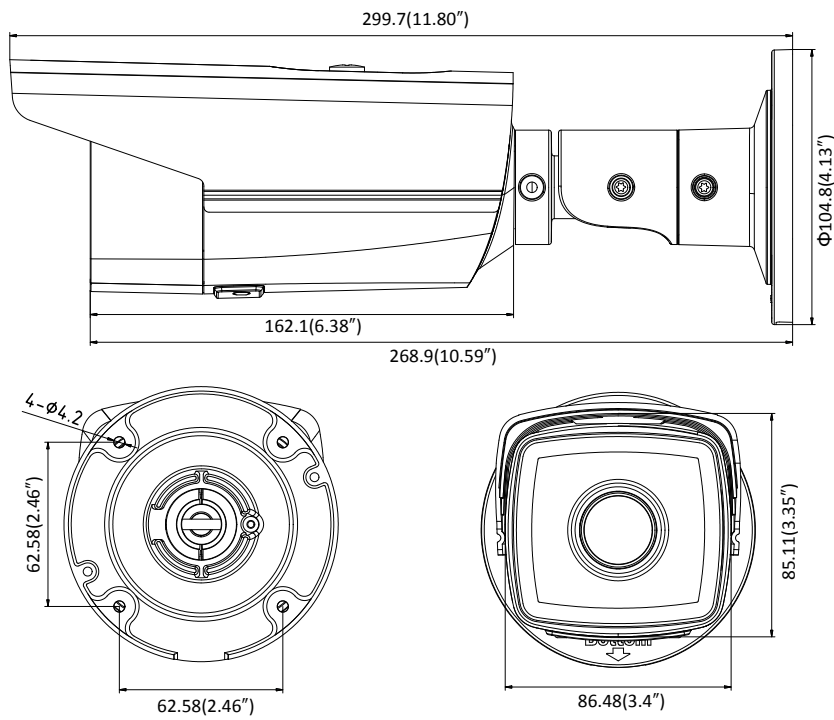

Dimensions

Unit: mm

Accessories

Distributed by

HIKVISION

Headquarters

No.555 Qianmo Road, Binjiang District,
Hangzhou 310051, China
T +86-571-8807-5998
overseasbusiness@hikvision.com

Hikvision USA
T +1-909-895-0400
sales.usa@hikvision.com

Hikvision Italy
T +39-0438-6902
info.it@hikvision.com

Hikvision Singapore
T +65-6684-4718
sg@hikvision.com

Hikvision Africa
T +27 (10) 0351172
sale.africa@hikvision.com

Hikvision Europe
T +31-23-55-42-770
info.eu@hikvision.com

Hikvision France
T +33(0)1-85-330-450
info.fr@hikvision.com

Hikvision Oceania
T +61-2-8599-4233
salesau@hikvision.com

Hikvision Hong Kong
T +852-2151-1761

Hikvision Middle East
T +971-4-8816086
salesme@hikvision.com

Hikvision Spain
T +34-91-737-16-55
info.es@hikvision.com

Hikvision Canada
T +1-909-895-0400
sales.usa@hikvision.com

Hikvision Russia
T +7-495-669-67-99
sateru@hikvision.com

Hikvision Poland
T +48-22-460-01-50
poland@hikvision.com

Hikvision Korea
T +82-31-731-8841
sales.korea@hikvision.com

Hikvision India
T +91-22-28469900
sales@pramahikvision.com

Hikvision UK
T +01628-902140
support.uk@hikvision.com

Hikvision Brazil
T +55 11 3318-0050
Latam.support@hikvision.com