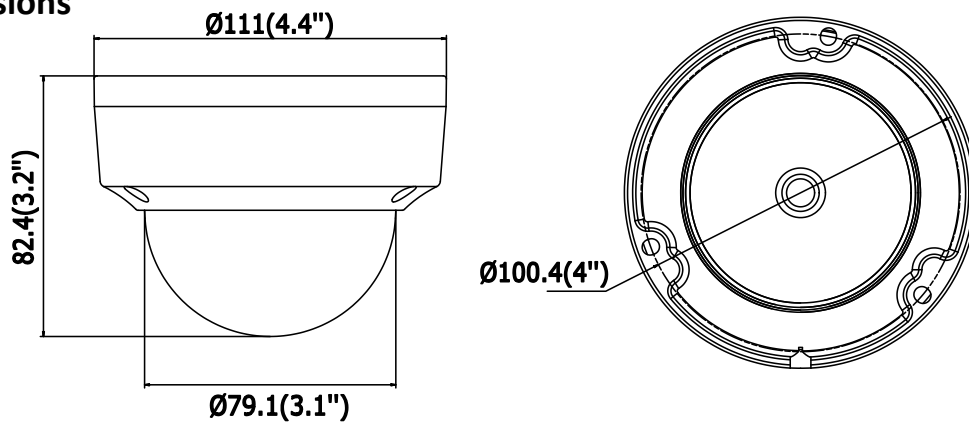

Dimensions

Unit: mm

Accessories

DS-1259ZJ

DS-1272ZJ-110

DS-1272ZJ-110B

DS-1271ZJ-110

DS-1280ZJ-DM18

DS-1276ZJ

DS-1275ZJ

DS-1250ZJ

Distributed by